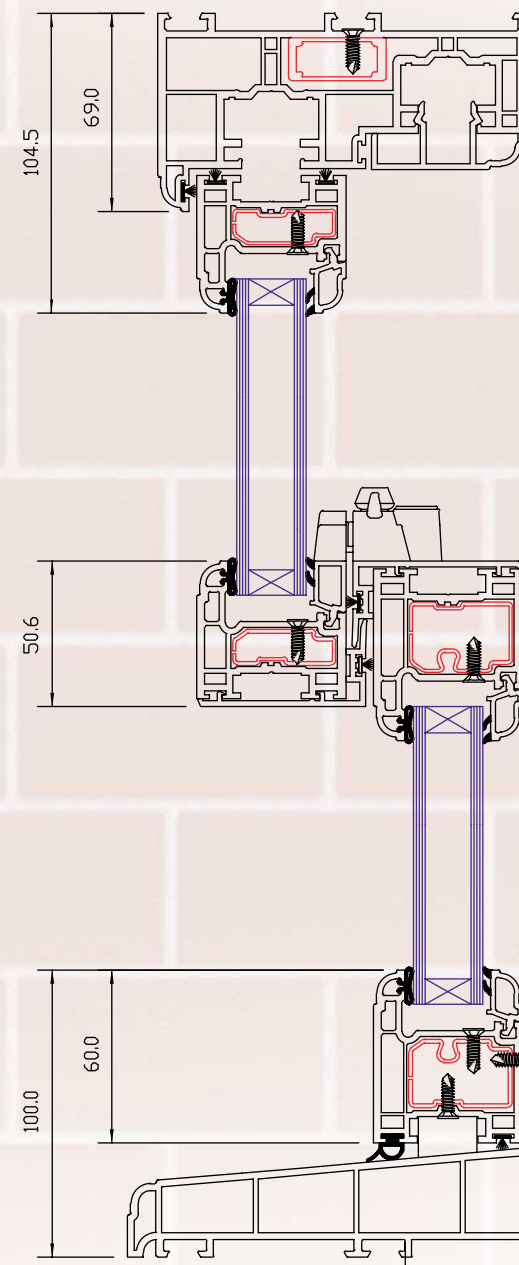

STANDARD CONFIGURATION